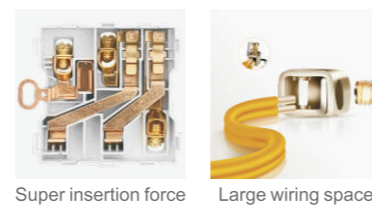

SWITCH
SOCKET