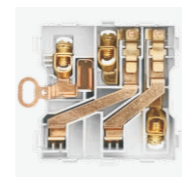

Fire retardant

Super insertion force