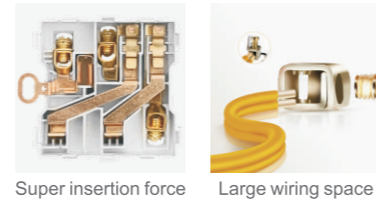

Fire retardant

Super silver point

Super insertion force

Large wiring space

SWITCH  
SOCKET

**K6**<sup>WHITE</sup>

					
<b>K6-001</b> 1 gang 1 way switch	<b>K6-003</b> 2 gang 1 way switch	<b>K6-005</b> 3 gang 1 way switch	<b>K6-007</b> 4 gang 1 way switch	<b>K6-009</b> Doorbell switch	<b>K6-010</b> 1 gang 2 pin socket
					
<b>K6-002</b> 1 gang 2 way switch	<b>K6-004</b> 2 gang 2 way switch	<b>K6-006</b> 3 gang 2 way switch	<b>K6-008</b> 4 gang 2 way switch	<b>K6-011</b> 1 gang 2 socket	<b>K6-012</b> 2 gang 2 socket
					
<b>K6-013</b> 13A socket	<b>K6-014</b> 1 gang switch+multi function socket w/neon	<b>K6-015</b> 13A 1 gang switch socket w/neon	<b>K6-016</b> 15A 1 gang switch socket w/neon		
					
<b>K6-017</b> 1 gang switch+universal five-hole socket w/neon	<b>K6-018</b> 1 gang switch+multi function socket +2 USB	<b>K6-019</b> 1 gang european socket	<b>K6-020</b> 1 gang french socket	<b>K6-021</b> 1 gang 20A switch w/neon	<b>K6-022</b> 1 gang 45A switch w/neon
					
<b>K6-023</b> 1 gang 20A switch w/neon	<b>K6-024</b> 1 gang 45A switch w/neon	<b>K6-025</b> TV socket	<b>K6-026</b> TEL socket	<b>K6-027</b> NET socket	<b>K6-028</b> Satellite socket
					
<b>K6-029</b> TV+Satellite socket	<b>K6-030</b> Double Satellite socket	<b>K6-031</b> TV+TEL socket	<b>K6-032</b> TV+NET socket	<b>K6-033</b> TEL+NET socket	<b>K6-034</b> Light dimmer
					
<b>K6-035</b> Speed switch	<b>K6-036</b> 1 Gang + dimmer switch	<b>K6-037</b> Blank plate	<b>K6-038</b> Blank plate(3x6)	<b>K6-039</b> 13A DP 2 gang switch+2 socket w/neon	<b>K6-040</b> 2 gang switch+ 2 multi function socket w/neon
<b>K6-041</b> 1 gang 45A switch w/neon(3x6)					