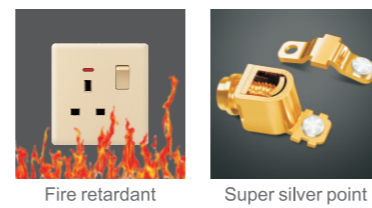

T2/GOLD

T2-001 1 gang 1 way switch	T2-003 2 gang 1 way switch	T2-005 3 gang 1 way switch	T2-007 4 gang 1 way switch	T2-009 Doorbell switch	T2-010 1 gang 2 pin socket
T2-002 1 gang 2 way switch	T2-004 2 gang 2 way switch	T2-006 3 gang 2 way switch	T2-008 4 gang 2 way switch		
T2-011 1 gang 2 socket	T2-012 2 gang 2 socket	T2-013 13A socket	T2-014 1 gang switch+multi function socket w/neon	T2-015 13A 1 gang switch socket w/neon	T2-016 15A 1 gang switch socket w/neon
T2-017 1 gang switch+universal five-hole socket w/neon	T2-018 1 gang switch+multi function socket +2 USB	T2-019 1 gang european socket	T2-020 1 gang french socket	T2-021 1 gang 20A switch w/neon	T2-022 1 gang 45A switch w/neon
T2-023 1 gang 20A switch w/neon	T2-024 1 gang 45A switch w/neon	T2-025 TV socket	T2-026 TEL socket	T2-028 Satellite socket	T2-029 TV+Satellite socket
T2-030 Double Satellite socket	T2-031 TV+TEL socket	T2-033 TEL+NET socket	T2-034 Light dimmer	T2-036 1 Gang + dimmer switch	T2-037 Blank plate
	T2-032 TV+NET socket		T2-035 Speed switch		
T2-038 Blank plate(3x6)	T2-039 13A DP 2 gang switch+2 socket w/neon	T2-040 2 gang switch+ 2 multi function socket w/neon	T2-041 1 gang 45A switch w/neon(3x6)		

SWITCH
SOCKET