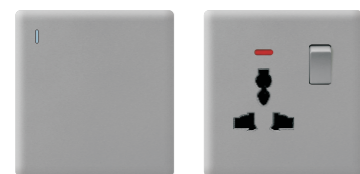

Fire retardant Super silver point

Super insertion force Large wiring space

SWITCH  
SOCKET

**T2**/GREY

					
<b>T2-001</b> 1 gang 1 way switch	<b>T2-003</b> 2 gang 1 way switch	<b>T2-005</b> 3 gang 1 way switch	<b>T2-007</b> 4 gang 1 way switch	<b>T2-009</b> Doorbell switch	<b>T2-010</b> 1 gang 2 pin socket
					
<b>T2-002</b> 1 gang 2 way switch	<b>T2-004</b> 2 gang 2 way switch	<b>T2-006</b> 3 gang 2 way switch	<b>T2-008</b> 4 gang 2 way switch	<b>T2-011</b> 1 gang 2 socket	<b>T2-016</b> 15A 1 gang switch socket w/neon
					
<b>T2-011</b> 1 gang 2 socket	<b>T2-012</b> 2 gang 2 socket	<b>T2-013</b> 13A socket	<b>T2-014</b> 1 gang switch+multi function socket w/neon	<b>T2-015</b> 13A 1 gang switch socket w/neon	<b>T2-016</b> 15A 1 gang switch socket w/neon
					
<b>T2-017</b> 1 gang switch+universal five-hole socket w/neon	<b>T2-018</b> 1 gang switch+multi function socket +2 USB	<b>T2-019</b> 1 gang european socket	<b>T2-020</b> 1 gang french socket	<b>T2-021</b> 1 gang 20A switch w/neon	<b>T2-022</b> 1 gang 45A switch w/neon
					
<b>T2-023</b> 1 gang 20A switch w/neon	<b>T2-024</b> 1 gang 45A switch w/neon	<b>T2-025</b> TV socket	<b>T2-026</b> TEL socket	<b>T2-028</b> Satellite socket	<b>T2-029</b> TV+Satellite socket
					
<b>T2-030</b> 1 gang 20A switch w/neon	<b>T2-031</b> 1 gang 45A switch w/neon	<b>T2-032</b> TV+NET socket	<b>T2-033</b> TEL+NET socket	<b>T2-034</b> Light dimmer	<b>T2-035</b> Speed switch
					
<b>T2-036</b> 1 Gang + dimmer switch	<b>T2-037</b> Blank plate	<b>T2-038</b> Double Satellite socket	<b>T2-039</b> TV+TEL socket	<b>T2-040</b> 2 gang switch+2 multi function socket w/neon	<b>T2-041</b> 1 gang 45A switch w/neon(3x6)
					
<b>T2-038</b> Blank plate(3x6)	<b>T2-039</b> 13A DP 2 gang switch+2 socket w/neon	<b>T2-040</b> 2 gang switch+2 multi function socket w/neon	<b>T2-041</b> 1 gang 45A switch w/neon(3x6)	<b>T2-042</b> 1 gang 20A switch w/neon	<b>T2-043</b> 1 gang 45A switch w/neon(3x6)