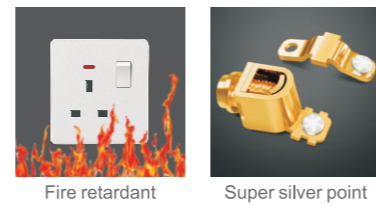

Fire retardant

Super silver point

Super insertion force

Large wiring space

SWITCH  
SOCKET

**K6**<sup>WHITE</sup>

					
<b>K6-001</b> 1 gang 1 way switch	<b>K6-003</b> 2 gang 1 way switch	<b>K6-005</b> 3 gang 1 way switch	<b>K6-007</b> 4 gang 1 way switch	<b>K6-009</b> Doorbell switch	<b>K6-010</b> 1 gang 2 pin socket
					
<b>K6-002</b> 1 gang 2 way switch	<b>K6-004</b> 2 gang 2 way switch	<b>K6-006</b> 3 gang 2 way switch	<b>K6-008</b> 4 gang 2 way switch	<b>K6-011</b> 1 gang 2 socket	<b>K6-012</b> 2 gang 2 socket
					
<b>K6-013</b> 13A socket	<b>K6-014</b> 1 gang switch+multi function socket w/neon	<b>K6-015</b> 13A 1 gang switch socket w/neon	<b>K6-016</b> 15A 1 gang switch socket w/neon		
					
<b>K6-017</b> 1 gang switch+universal five-hole socket w/neon	<b>K6-018</b> 1 gang switch+multi function socket +2 USB	<b>K6-019</b> 1 gang european socket	<b>K6-020</b> 1 gang french socket	<b>K6-021</b> 1 gang 20A switch w/neon	<b>K6-022</b> 1 gang 45A switch w/neon
					
<b>K6-023</b> 1 gang 20A switch w/neon	<b>K6-024</b> 1 gang 45A switch w/neon	<b>K6-025</b> TV socket	<b>K6-026</b> TEL socket	<b>K6-027</b> NET socket	<b>K6-028</b> Satellite socket
					
<b>K6-029</b> TV+Satellite socket	<b>K6-030</b> Double Satellite socket	<b>K6-031</b> TV+TEL socket	<b>K6-032</b> TV+NET socket	<b>K6-033</b> TEL+NET socket	<b>K6-034</b> Light dimmer
					
<b>K6-035</b> Speed switch	<b>K6-036</b> 1 Gang + dimmer switch	<b>K6-037</b> Blank plate	<b>K6-038</b> Blank plate(3x6)	<b>K6-039</b> 13A DP 2 gang switch+2 socket w/neon	<b>K6-040</b> 2 gang switch+ 2 multi function socket w/neon
<b>K6-041</b> 1 gang 45A switch w/neon(3x6)					