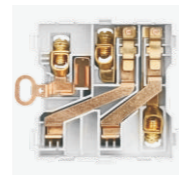

Fire retardant

Super insertion force