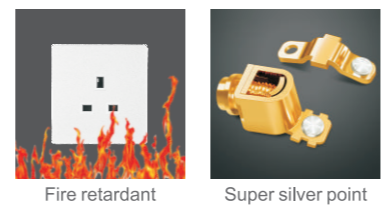

Fire retardant

Super silver point

Super insertion force

Large wiring space

**SWITCH  
SOCKET**

**L9** /WHITE

					
<b>L9-001</b> 1 gang 1 way switch	<b>L9-003</b> 2 gang 1 way switch	<b>L9-005</b> 3 gang 1 way switch	<b>L9-007</b> 4 gang 1 way switch	<b>L9-009</b> Doorbell switch	<b>L9-010</b> 1 gang 2 pin socket
					
<b>L9-002</b> 1 gang 2 way switch	<b>L9-004</b> 2 gang 2 way switch	<b>L9-006</b> 3 gang 2 way switch	<b>L9-008</b> 4 gang 2 way switch	<b>L9-011</b> 1 gang 2 socket	<b>L9-012</b> 2 gang 2 socket
					
<b>L9-013</b> 13A socket	<b>L9-014</b> 1 gang switch+multi function socket w/neon	<b>L9-015</b> 13A 1 gang switch socket w/neon	<b>L9-016</b> 15A 1 gang switch socket w/neon	<b>L9-017</b> 1 gang switch+universal five-hole socket w/neon	<b>L9-018</b> 1 gang switch+multi function socket +2 USB
					
<b>L9-019</b> 1 gang european socket	<b>L9-020</b> 1 gang french socket	<b>L9-021</b> 1 gang 20A switch w/neon	<b>L9-022</b> 1 gang 45A switch w/neon	<b>L9-023</b> 1 gang 20A switch w/neon	<b>L9-024</b> 1 gang 45A switch w/neon
					
<b>L9-025</b> TV socket	<b>L9-026</b> TEL socket	<b>L9-027</b> NET socket	<b>L9-028</b> Satellite socket	<b>L9-029</b> TV+Satellite socket	<b>L9-030</b> Double Satellite socket
					
<b>L9-031</b> TV+TEL socket	<b>L9-032</b> TV+NET socket	<b>L9-033</b> TEL+NET socket	<b>L9-034</b> Light dimmer	<b>L9-035</b> Speed switch	<b>L9-036</b> 1 Gang + dimmer switch
					
<b>L9-037</b> Blank plate	<b>L9-038</b> Blank plate(3x6)	<b>L9-039</b> 13A DP 2 gang switch+2 socket w/neon	<b>L9-040</b> 2 gang switch+ 2 multi function socket w/neon	<b>L9-041</b> 1 gang 45A switch w/neon(3x6)	