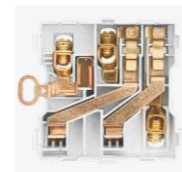

**SWITCH  
SOCKET**

L9/GOLD

Fire retardant

Super silver point

Super insertion force

Large wiring space

SWITCH  
SOCKET

<b>L9-001</b> 1 gang 1 way switch	<b>L9-003</b> 2 gang 1 way switch	<b>L9-005</b> 3 gang 1 way switch	<b>L9-007</b> 4 gang 1 way switch	<b>L9-009</b> Doorbell switch	<b>L9-010</b> 1 gang 2 pin socket
<b>L9-002</b> 1 gang 2 way switch	<b>L9-004</b> 2 gang 2 way switch	<b>L9-006</b> 3 gang 2 way switch	<b>L9-008</b> 4 gang 2 way switch		
<b>L9-011</b> 1 gang 2 socket	<b>L9-012</b> 2 gang 2 socket	<b>L9-013</b> 13A socket	<b>L9-014</b> 1 gang switch+multi function socket w/neon	<b>L9-015</b> 13A 1 gang switch socket w/neon	<b>L9-016</b> 15A 1 gang switch socket w/neon
<b>L9-017</b> 1 gang switch+universal five-hole socket w/neon	<b>L9-018</b> 1 gang switch+multi function socket +2 USB	<b>L9-019</b> 1 gang european socket	<b>L9-020</b> 1 gang french socket	<b>L9-021</b> 1 gang 20A switch w/neon	<b>L9-022</b> 1 gang 45A switch w/neon
<b>L9-023</b> 1 gang 20A switch w/neon	<b>L9-024</b> 1 gang 45A switch w/neon	<b>L9-025</b> TV socket	<b>L9-026</b> TEL socket	<b>L9-028</b> Satellite socket	<b>L9-029</b> TV+Satellite socket
			<b>L9-027</b> NET socket		
<b>L9-030</b> Double Satellite socket	<b>L9-031</b> TV+TEL socket	<b>L9-033</b> TEL+NET socket	<b>L9-034</b> Light dimmer	<b>L9-036</b> 1 Gang + dimmer switch	<b>L9-037</b> Blank plate
	<b>L9-032</b> TV+NET socket		<b>L9-035</b> Speed switch		
<b>L9-038</b> Blank plate(3x6)	<b>L9-039</b> 13A DP 2 gang switch+2 socket w/neon	<b>L9-040</b> 2 gang switch+ 2 multi function socket w/neon	<b>L9-041</b> 1 gang 45A switch w/neon(3x6)		