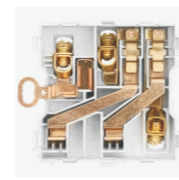

Fire retardant Super silver point

Super insertion force Large wiring space

SWITCH  
SOCKET

**T2**/GREY

					
<b>T2-001</b> 1 gang 1 way switch	<b>T2-003</b> 2 gang 1 way switch	<b>T2-005</b> 3 gang 1 way switch	<b>T2-007</b> 4 gang 1 way switch	<b>T2-009</b> Doorbell switch	<b>T2-010</b> 1 gang 2 pin socket
					
<b>T2-002</b> 1 gang 2 way switch	<b>T2-004</b> 2 gang 2 way switch	<b>T2-006</b> 3 gang 2 way switch	<b>T2-008</b> 4 gang 2 way switch	<b>T2-011</b> 1 gang 2 socket	<b>T2-016</b> 15A 1 gang switch socket w/neon
					
<b>T2-011</b> 1 gang 2 socket	<b>T2-012</b> 2 gang 2 socket	<b>T2-013</b> 13A socket	<b>T2-014</b> 1 gang switch+multi function socket w/neon	<b>T2-015</b> 13A 1 gang switch socket w/neon	<b>T2-016</b> 15A 1 gang switch socket w/neon
					
<b>T2-017</b> 1 gang switch+universal five-hole socket w/neon	<b>T2-018</b> 1 gang switch+multi function socket +2 USB	<b>T2-019</b> 1 gang european socket	<b>T2-020</b> 1 gang french socket	<b>T2-021</b> 1 gang 20A switch w/neon	<b>T2-022</b> 1 gang 45A switch w/neon
					
<b>T2-023</b> 1 gang 20A switch w/neon	<b>T2-024</b> 1 gang 45A switch w/neon	<b>T2-025</b> TV socket	<b>T2-026</b> TEL socket	<b>T2-028</b> Satellite socket	<b>T2-029</b> TV+Satellite socket
					
<b>T2-030</b> 1 gang 20A switch w/neon	<b>T2-031</b> 1 gang 45A switch w/neon	<b>T2-032</b> TV+NET socket	<b>T2-033</b> TEL+NET socket	<b>T2-034</b> Light dimmer	<b>T2-035</b> Speed switch
					
<b>T2-036</b> 1 Gang + dimmer switch	<b>T2-037</b> Blank plate	<b>T2-038</b> Double Satellite socket	<b>T2-039</b> TV+TEL socket	<b>T2-040</b> 2 gang switch+2 multi function socket w/neon	<b>T2-041</b> 1 gang 45A switch w/neon(3x6)
					
<b>T2-038</b> Blank plate(3x6)	<b>T2-039</b> 13A DP 2 gang switch+2 socket w/neon	<b>T2-040</b> 2 gang switch+2 multi function socket w/neon	<b>T2-041</b> 1 gang 45A switch w/neon(3x6)	<b>T2-042</b> 1 gang 20A switch w/neon	<b>T2-043</b> 1 gang 45A switch w/neon(3x6)