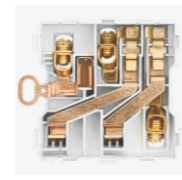

Fire retardant