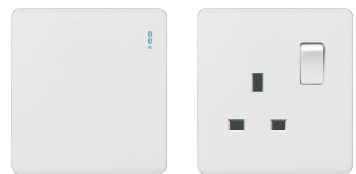

Fire retardant

Super silver point

Super insertion force

Large wiring space

SWITCH  
SOCKET

**K6**<sup>WHITE</sup>

					
<b>K6-001</b> 1 gang 1 way switch	<b>K6-003</b> 2 gang 1 way switch	<b>K6-005</b> 3 gang 1 way switch	<b>K6-007</b> 4 gang 1 way switch	<b>K6-009</b> Doorbell switch	<b>K6-010</b> 1 gang 2 pin socket
					
<b>K6-002</b> 1 gang 2 way switch	<b>K6-004</b> 2 gang 2 way switch	<b>K6-006</b> 3 gang 2 way switch	<b>K6-008</b> 4 gang 2 way switch	<b>K6-011</b> 1 gang 2 socket	<b>K6-012</b> 2 gang 2 socket
					
<b>K6-013</b> 13A socket	<b>K6-014</b> 1 gang switch+multi function socket w/neon	<b>K6-015</b> 13A 1 gang switch socket w/neon	<b>K6-016</b> 15A 1 gang switch socket w/neon		
					
<b>K6-017</b> 1 gang switch+universal five-hole socket w/neon	<b>K6-018</b> 1 gang switch+multi function socket +2 USB	<b>K6-019</b> 1 gang european socket	<b>K6-020</b> 1 gang french socket	<b>K6-021</b> 1 gang 20A switch w/neon	<b>K6-022</b> 1 gang 45A switch w/neon
					
<b>K6-023</b> 1 gang 20A switch w/neon	<b>K6-024</b> 1 gang 45A switch w/neon	<b>K6-025</b> TV socket	<b>K6-026</b> TEL socket	<b>K6-027</b> NET socket	<b>K6-028</b> Satellite socket
					
<b>K6-029</b> TV+Satellite socket	<b>K6-030</b> Double Satellite socket	<b>K6-031</b> TV+TEL socket	<b>K6-032</b> TV+NET socket	<b>K6-033</b> TEL+NET socket	<b>K6-034</b> Light dimmer
					
<b>K6-035</b> Speed switch	<b>K6-036</b> 1 Gang + dimmer switch	<b>K6-037</b> Blank plate	<b>K6-038</b> Blank plate(3x6)	<b>K6-039</b> 13A DP 2 gang switch+2 socket w/neon	<b>K6-040</b> 2 gang switch+ 2 multi function socket w/neon
<b>K6-041</b> 1 gang 45A switch w/neon(3x6)					