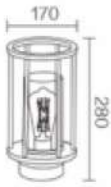

**3** YEARS  
WARRANTY

IECEE CE CB EER/EEL

OUTDOOR LIGHTING

**ZONN**<sup>®</sup>  
LIGHTING

BEST LIGHTING  
SOLUTIONS

**ZN-202291/225**  
Size:  $\phi$  170\*225mm  
LED Chip: SANAN SMD  
Wattage: 18W  
CCT: 3000K/4000K/6000K

**ZN-202291/280 E27**  
Size:  $\phi$  170\*280mm  
LED Chip: E27

**ZN-W202291CB**  
Size: 170\*212\*340mm  
LED Chip: SANAN SMD  
Wattage: 18W  
CCT: 3000K/4000K/6000K

**ZN-W202291CB E27**  
Size: 170\*212\*340mm  
LED Chip: E27