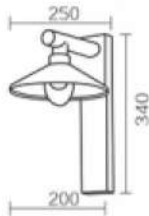

**ZN-202291/1000HD E27**  
Size: 170\*276\*1000mm  
LED Chip: E27

**3 YEARS  
WARRANTY**

OUTDOOR LIGHTING

**ZONN**<sup>®</sup>  
LIGHTING

BEST LIGHTING  
SOLUTIONS

**ZN-W2022126CB**  
Size:200\*250\*340mm  
LED Chip:Bridgelux COB  
Wattage:10W  
CCT:3000K/4000K/6000K