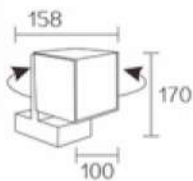

ZN-W0487-1

SIZE:100*158*170MM
LED Chip:SANAN SMD
Wattage:6W
CCT:3000K/4000K/6000K