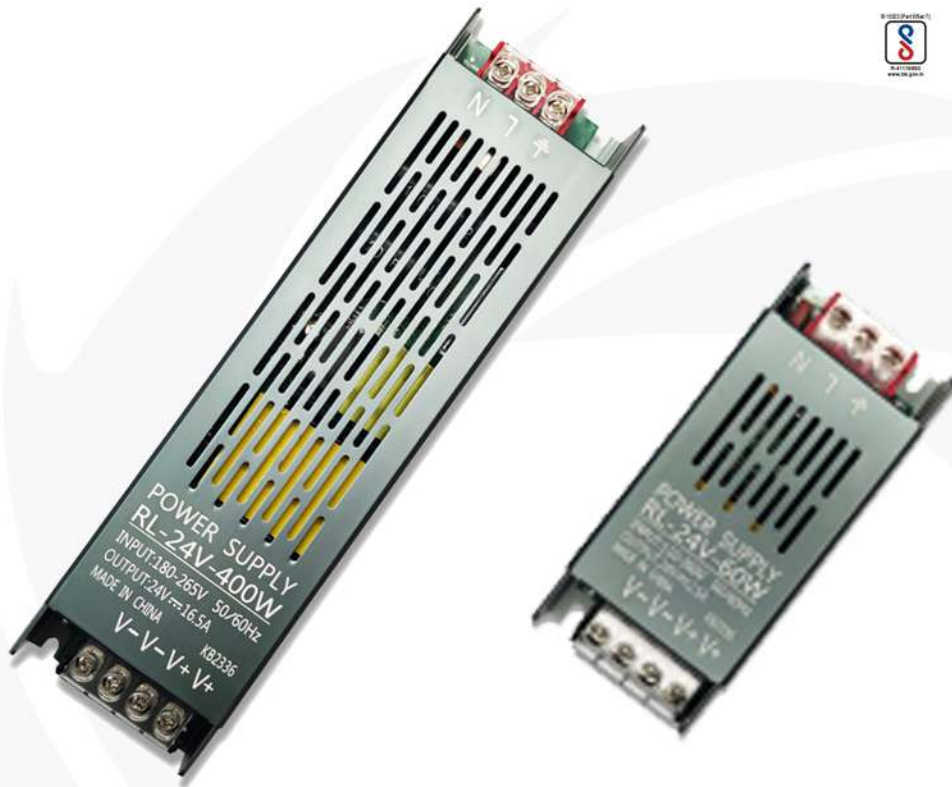

**3 YEARS  
WARRANTY**

IECEE CE CB EER/EEL

STRIP LIGHT

BEST LIGHTING SOLUTIONS

Model No.	Watts	Lamp Beads	Lumen	Color Tem	Voltage	IP	Cartoon
ST-W 2835-180LED 11MM	9-10W/M	SMD 20CM CUT UNIT	100-110 LM/W	3000K - 4000K	110-260V	IP65	100M/ROLL
ST-2835-240LED 12MM	9-10W/M	SMD 1M CUT UNIT	90-100 LM/W	3000K - 4000K	110-260V	IP65	100M/ROLL
ST-COB-288LED 8MM	8-9W/M	COB 50CM CUT UNIT	100-110 LM/W	3000K - 4000K	110-260V	IP65	50M/ROLL
ST-COB-240LED 8MM WITH STICKER	8-9W/M	COB 10CM CUT UNIT	100-110 LM/W	3000K - 4000K	110-260V	IP65	50M/ROLL
ST-SMD-120LED 8MM WITH STICKER	8-9W/M	SMD 5CM CUT UNIT	90-100 LM/W	3000K - 4000K	220/DOB	IP65	50M/ROLL
ST-SMD-240LED 11MM WITH STICKER	12-13W/M	SMD 5CM CUT UNIT	90-100 LM/W	3000K - 4000K	220/DOB	IP65	50M/ROLL
ST-COB-320LED-24V	10.5-11.5W/M	COB 5CM CUT UNIT	90-100 LM/W	3000K - 4000K	24V	IP65	10M/ROLL
ST-COB-120LED-24VR	8-9W/M	SMD 5CM CUT UNIT	90-100 LM/W	3000K - 4000K	24V	IP65	10M/ROLL
ST-COB-180LED-24V	14-15W/M	SMD 5CM CUT UNIT	90-100 LM/W	3000K - 4000K	24V	IP65	10M/ROLL

**3 YEARS WARRANTY**

POWER SUPPLY  
RL - 24V

**ZONN**<sup>®</sup>  
LIGHTING

BEST LIGHTING  
SOLUTIONS

CB FC CE **RoHS**

Model No.	Power	Size-Hole Size	Output Voltage	Output Current	IP
RL-24V-36W	36W	113*50*250(mm)	24 V	1.50 A	IP 20
RL-24V-60W	60W	115*50*250(mm)	24 V	2.50 A	IP 20
RL-24V-100W	100W	140*50*250(mm)	24 V	4.16 A	IP 20
RL-24V-150W	150W	180*50*24(mm)	24 V	6.25 A	IP 20
RL-24V-200W	200W	180*50*250(mm)	24 V	8.33 A	IP 20
RL-24V-300W	300W	221*60*290(mm)	24 V	12.5 A	IP 20
RL-24V-400W	400W	226*60*290(mm)	24 V	16.6 A	IP 20