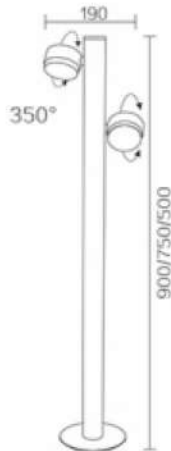

Unique Design

DOWN LIGHT  
DW-COB SERIES

BEST LIGHTING  
SOLUTIONS

Model No.	Watts	Size-Hole Size	Lamp Beads	Lumen	Color Tem	Voltage	Power Factor	Q.T.Y
DW-COB-7 W	7W	φ90 - φ75(mm)	COB	>80lm/W	3000K - 4000K - 6500K	AC 85-265V	0.5 -0.9	100Pcs
DW-COB-10 W	10W	φ130 - φ100(mm)	COB	>80lm/W	3000K - 4000K - 6500K	AC 85-265V	0.5 -0.9	40Pcs
DW-COB-20 W	20W	φ160 - φ140(mm)	COB	>80lm/W	3000K - 4000K - 6500K	AC 85-265V	0.5 -0.9	30Pcs
DW-COB-30 W	30W	φ225 - φ200(mm)	COB	>80lm/W	3000K - 4000K - 6500K	AC 85-265V	0.5 -0.9	10Pcs
DW-COB-60 W	60W	φ225 - φ200(mm)	COB	>80lm/W	3000K - 4000K - 6500K	AC 85-265V	0.5 -0.9	10Pcs

**3 YEARS WARRANTY**

POWER SUPPLY  
RL - 24V

**ZONN**<sup>®</sup>  
LIGHTING

BEST LIGHTING  
SOLUTIONS

CB FC CE **RoHS**

Model No.	Power	Size-Hole Size	Output Voltage	Output Current	IP
RL-24V-36W	36W	113*50*250(mm)	24 V	1.50 A	IP 20
RL-24V-60W	60W	115*50*250(mm)	24 V	2.50 A	IP 20
RL-24V-100W	100W	140*50*250(mm)	24 V	4.16 A	IP 20
RL-24V-150W	150W	180*50*24(mm)	24 V	6.25 A	IP 20
RL-24V-200W	200W	180*50*250(mm)	24 V	8.33 A	IP 20
RL-24V-300W	300W	221*60*290(mm)	24 V	12.5 A	IP 20
RL-24V-400W	400W	226*60*290(mm)	24 V	16.6 A	IP 20

**ZN-0483/800**  
**ZN-0483/800SS(sensor)**

Size:100\*110\*800mm  
LED Chip:SANAN SMD  
Wattage:12W  
CCT:3000K/4000K/6000K

**3** YEARS  
WARRANTY

IECEE CB EER/EEL

OUTDOOR LIGHTING

**ZONN**<sup>®</sup>  
LIGHTING

BEST LIGHTING  
SOLUTIONS

**ZN-W202292-1**

Size:115\*65\*250mm  
LED Chip:SANAN SMD+COB  
Wattage:2\*5W  
CCT:3000K/4000K/6000K

**ZN-W202292-2**

Size:190\*65\*250mm  
LED Chip:SANAN SMD+COB  
Wattage:3\*5W  
CCT:3000K/4000K/6000K