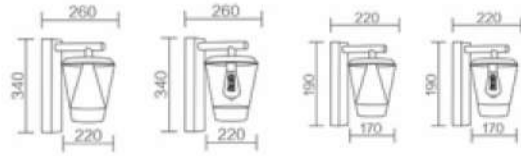

ZN-W202237CB-E27-S

Size:220*170*190mm
LED Chip:E27

ZN-202237/350

Size:φ 220*350mm
LED Chip:SANAN SMD
Wattage:24W
CCT:3000K/4000K/6000K

ZN-202237 E27/350

Size:φ 220*350mm
LED Chip:E27

ZN-202237/300-S ZN-202237 E27/300-S

Size:φ 170*300mm   Size:φ 170*300mm
LED Chip:SANAN SMD   LED Chip:E27
Wattage:18W
CCT:3000K/4000K/6000K