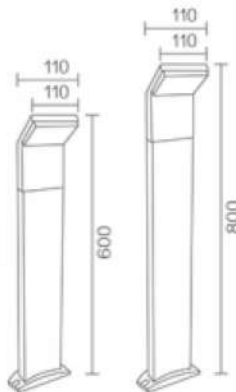

ZN-0483/800
ZN-0483/800SS(sensor)

Size:100*110*800mm
LED Chip:SANAN SMD
Wattage:12W
CCT:3000K/4000K/6000K

3 YEARS
WARRANTY

IECEE CB EER/EEL