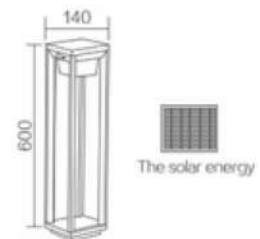

**ZN-W202237E27/1320-DG**

Size: 220\*1320MM  
LED Chip: E27

**ZN-21015T-PC/300**

Size: 140\*140\*300MM  
LED Chip: SANAN SMD  
Wattage: 5W  
CCT: 3000K/4000K/6000K

**ZN-21015T-PC/600**

Size: 140\*140\*600MM  
LED Chip: SANAN SMD  
Wattage: 5W  
CCT: 3000K/4000K/6000K