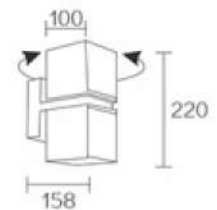

ZN-W0487-2

SIZE:100*158*220MM
LED Chip:SANAN SMD
Wattage:2*6W
CCT:3000K/4000K/6000K