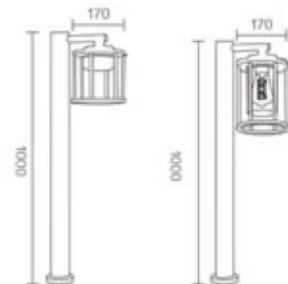

**ZN-202291/280 E27**  
Size:  $\phi$  170\*280mm  
LED Chip: E27

**ZN-W202291CB**  
Size: 170\*212\*340mm  
LED Chip: SANAN SMD  
Wattage: 18W  
CCT: 3000K/4000K/6000K

**ZN-W202291CB E27**  
Size: 170\*212\*340mm  
LED Chip: E27

**ZN-202291/300**  
Size:  $\phi$  170\*300mm  
LED Chip: SANAN SMD  
Wattage: 18W  
CCT: 3000K/4000K/6000K

**ZN-202291/350 E27**  
Size:  $\phi$  170\*350mm  
LED Chip: E27

**ZN-202291/1000HD**  
Size: 170\*276\*1000mm  
LED Chip: SANAN SMD  
Wattage: 18W  
CCT: 3000K/4000K/6000K

**ZN-202291/1000HD E27**  
Size: 170\*276\*1000mm  
LED Chip: E27

**3 YEARS  
WARRANTY**

OUTDOOR LIGHTING

**ZONN**<sup>®</sup>  
LIGHTING

BEST LIGHTING  
SOLUTIONS

**ZN-W2022126CB**  
Size:200\*250\*340mm  
LED Chip:Bridgelux COB  
Wattage:10W  
CCT:3000K/4000K/6000K