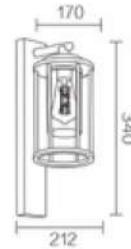

**3 YEARS WARRANTY**

POWER SUPPLY  
RL - 24V

**ZONN**<sup>®</sup>  
LIGHTING

BEST LIGHTING  
SOLUTIONS

CB FC CE **RoHS**

Model No.	Power	Size-Hole Size	Output Voltage	Output Current	IP
RL-24V-36W	36W	113*50*250(mm)	24 V	1.50 A	IP 20
RL-24V-60W	60W	115*50*250(mm)	24 V	2.50 A	IP 20
RL-24V-100W	100W	140*50*250(mm)	24 V	4.16 A	IP 20
RL-24V-150W	150W	180*50*24(mm)	24 V	6.25 A	IP 20
RL-24V-200W	200W	180*50*250(mm)	24 V	8.33 A	IP 20
RL-24V-300W	300W	221*60*290(mm)	24 V	12.5 A	IP 20
RL-24V-400W	400W	226*60*290(mm)	24 V	16.6 A	IP 20

**3** YEARS  
WARRANTY

IECEE CE CB EER/EEL

OUTDOOR LIGHTING

**ZONN**<sup>®</sup>  
LIGHTING

BEST LIGHTING  
SOLUTIONS

**ZN-202291/225**  
Size:  $\phi$  170\*225mm  
LED Chip: SANAN SMD  
Wattage: 18W  
CCT: 3000K/4000K/6000K

**ZN-202291/280 E27**  
Size:  $\phi$  170\*280mm  
LED Chip: E27

**ZN-W202291CB**  
Size: 170\*212\*340mm  
LED Chip: SANAN SMD  
Wattage: 18W  
CCT: 3000K/4000K/6000K

**ZN-W202291CB E27**  
Size: 170\*212\*340mm  
LED Chip: E27