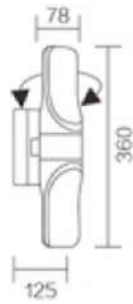

ZN-W202304-2
Size:360*78*125MM
LED Chip:SANAN SMD
Wattage:2*9W
CCT:3000K/4000K/6000K

**3 YEARS
WARRANTY**