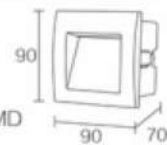

ZN-D022

SIZE:90*90*70MM

LED Chip:SANAN SMD

Wattage:3W

CCT:3000K/4000K/6000K

3 YEARS
WARRANTY

IECEE CB EER/EEL