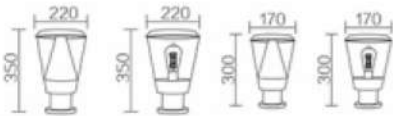

ZN-202237/1000HD

Size:φ 220*1000M
LED Chip:SANAN SMD
Wattage:24W
CCT:3000K/4000K/6000K

ZN-202237 E27/1000HD

Size:φ 220*1000M
LED Chip:E27

ZN-202237/1000HD-S

Size:φ φ 170*1000M
LED Chip:SANAN SMD
Wattage:18W
CCT:3000K/4000K/6000K

ZN-202237/1500HD

Size:φ 220*1500M
LED Chip:SANAN SMD
Wattage:24W
CCT:3000K/4000K/6000K

ZN-202237 E27/1500HD

Size:φ 220*1500M
LED Chip:E27