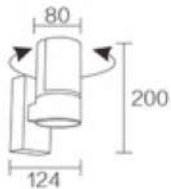

ZN-W0486-1

SIZE:124*80*200MM
LED Chip:SANAN SMD
Wattage:9W
CCT:3000K/4000K/6000K