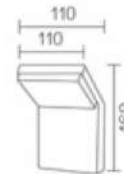

**ZN-202291/1000HD E27**  
Size: 170\*276\*1000mm  
LED Chip: E27

**3 YEARS  
WARRANTY**

OUTDOOR LIGHTING

**ZONN**<sup>®</sup>  
LIGHTING

BEST LIGHTING  
SOLUTIONS

**ZN-W2022126CB**  
Size:200\*250\*340mm  
LED Chip:Bridgelux COB  
Wattage:10W  
CCT:3000K/4000K/6000K