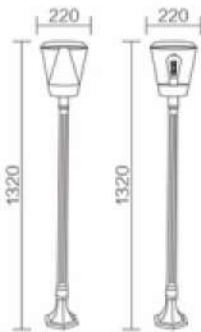

ZN-W202237E27/1320-DG

Size: 220*1320MM
LED Chip: E27