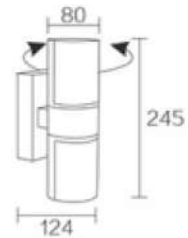

ZN-W0486-2

SIZE:124*80*245MM
LED Chip:SANAN SMD
Wattage:2*9W
CCT:3000K/4000K/6000K