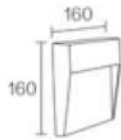

SIZE:100\*158\*220MM  
LED Chip:SANAN SMD  
Wattage:2\*6W  
CCT:3000K/4000K/6000K

**3** YEARS  
WARRANTY

OUTDOOR LIGHTING

**ZONN**<sup>®</sup>  
LIGHTING

BEST LIGHTING  
SOLUTIONS

**ZN-W805L**

**ZN-W805S**

SIZE:160\*160MM