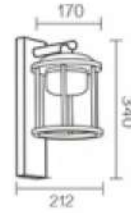

**3** YEARS  
WARRANTY

IECEE CE CB EER/EEL

OUTDOOR LIGHTING

**ZONN**<sup>®</sup>  
LIGHTING

BEST LIGHTING  
SOLUTIONS

**ZN-202291/225**  
Size:  $\phi$  170\*225mm  
LED Chip: SANAN SMD  
Wattage: 18W  
CCT: 3000K/4000K/6000K

**ZN-202291/280 E27**  
Size:  $\phi$  170\*280mm  
LED Chip: E27

**ZN-W202291CB**  
Size: 170\*212\*340mm  
LED Chip: SANAN SMD  
Wattage: 18W  
CCT: 3000K/4000K/6000K

**ZN-W202291CB E27**  
Size: 170\*212\*340mm  
LED Chip: E27